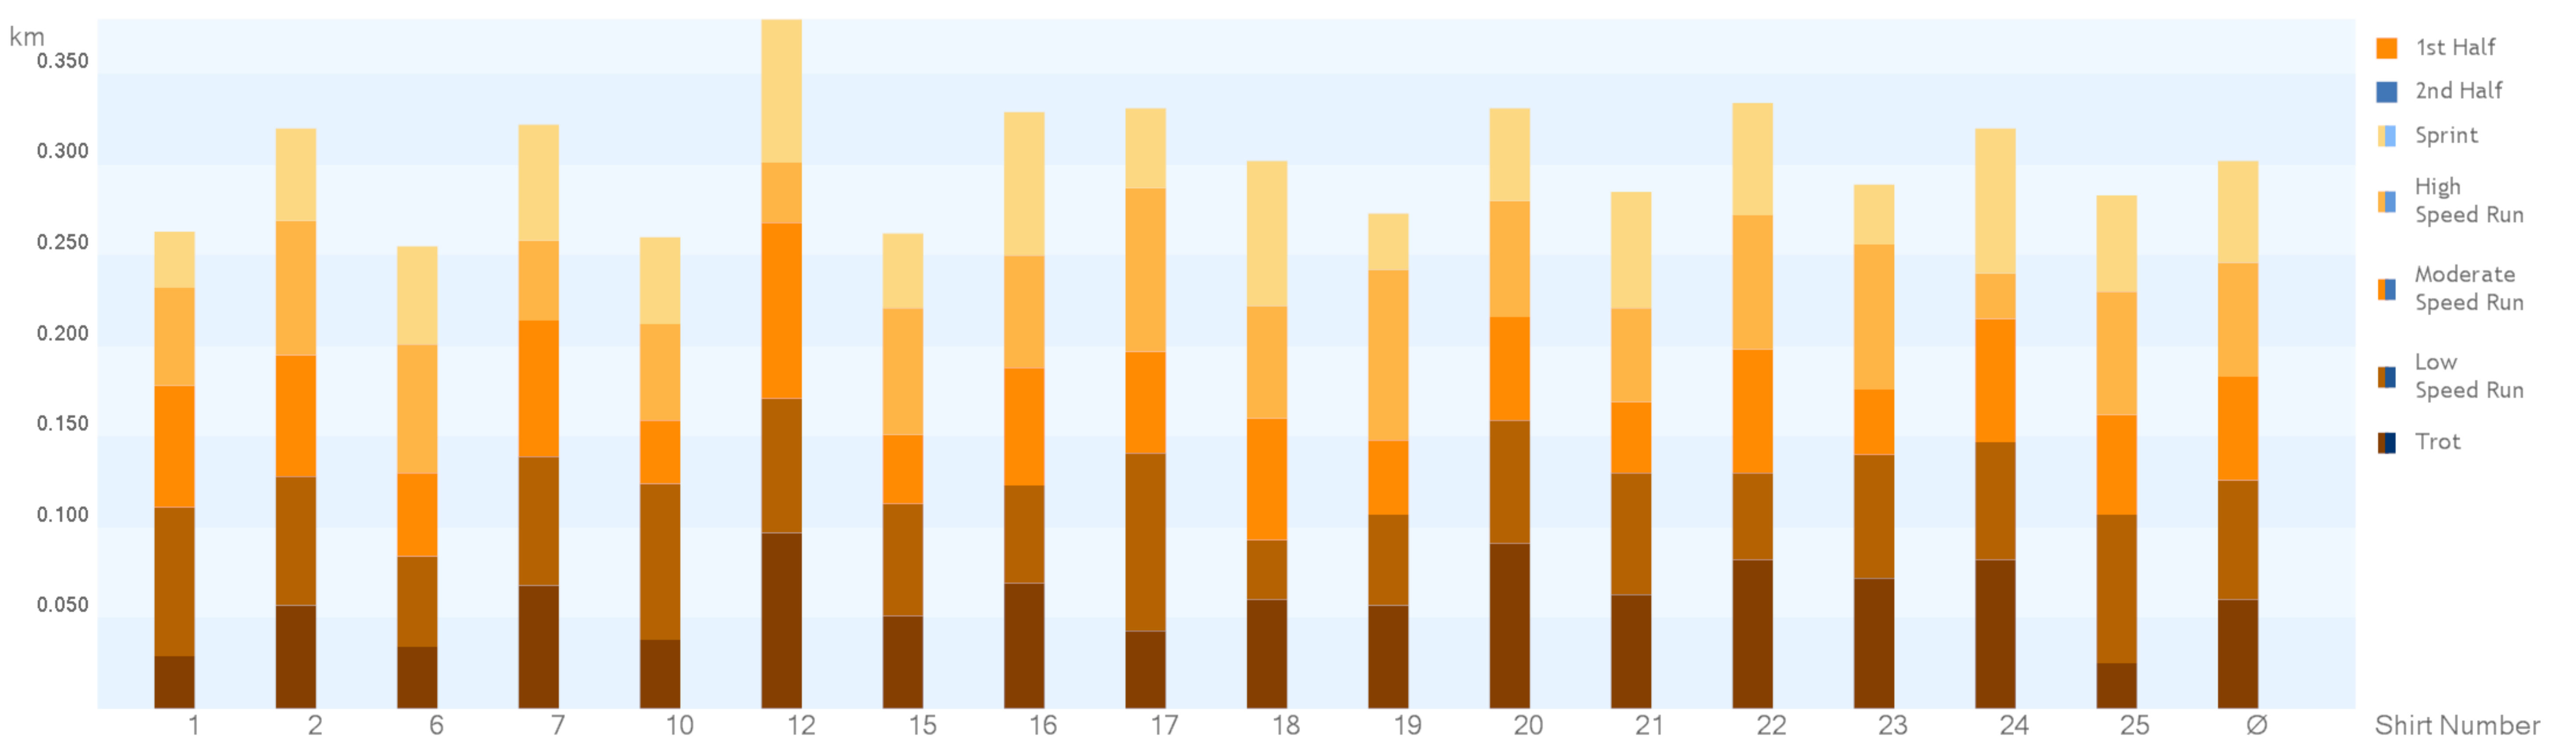

Substitutions

1	Rainer Hausner	for 2	Matthias Völker (14')
12	Adem Selmani	for 15	Sven Röwe (55')

Substitutions

5	Uwe Sill	for 6	Stefan Pich (63')
9	Stefan Peuker	for 10	Gerald Götz (70')

Bar Chart

16'

Shots on Goal & Crosses

16'

Timeline Ball Possession

Timeline Passes & Direct Passes

Timeline Avg. Pass Length & Diagonal Passes

Timeline Distance Covered in Intensity Categories

Fingerprint

16'

FSVEB
SVH