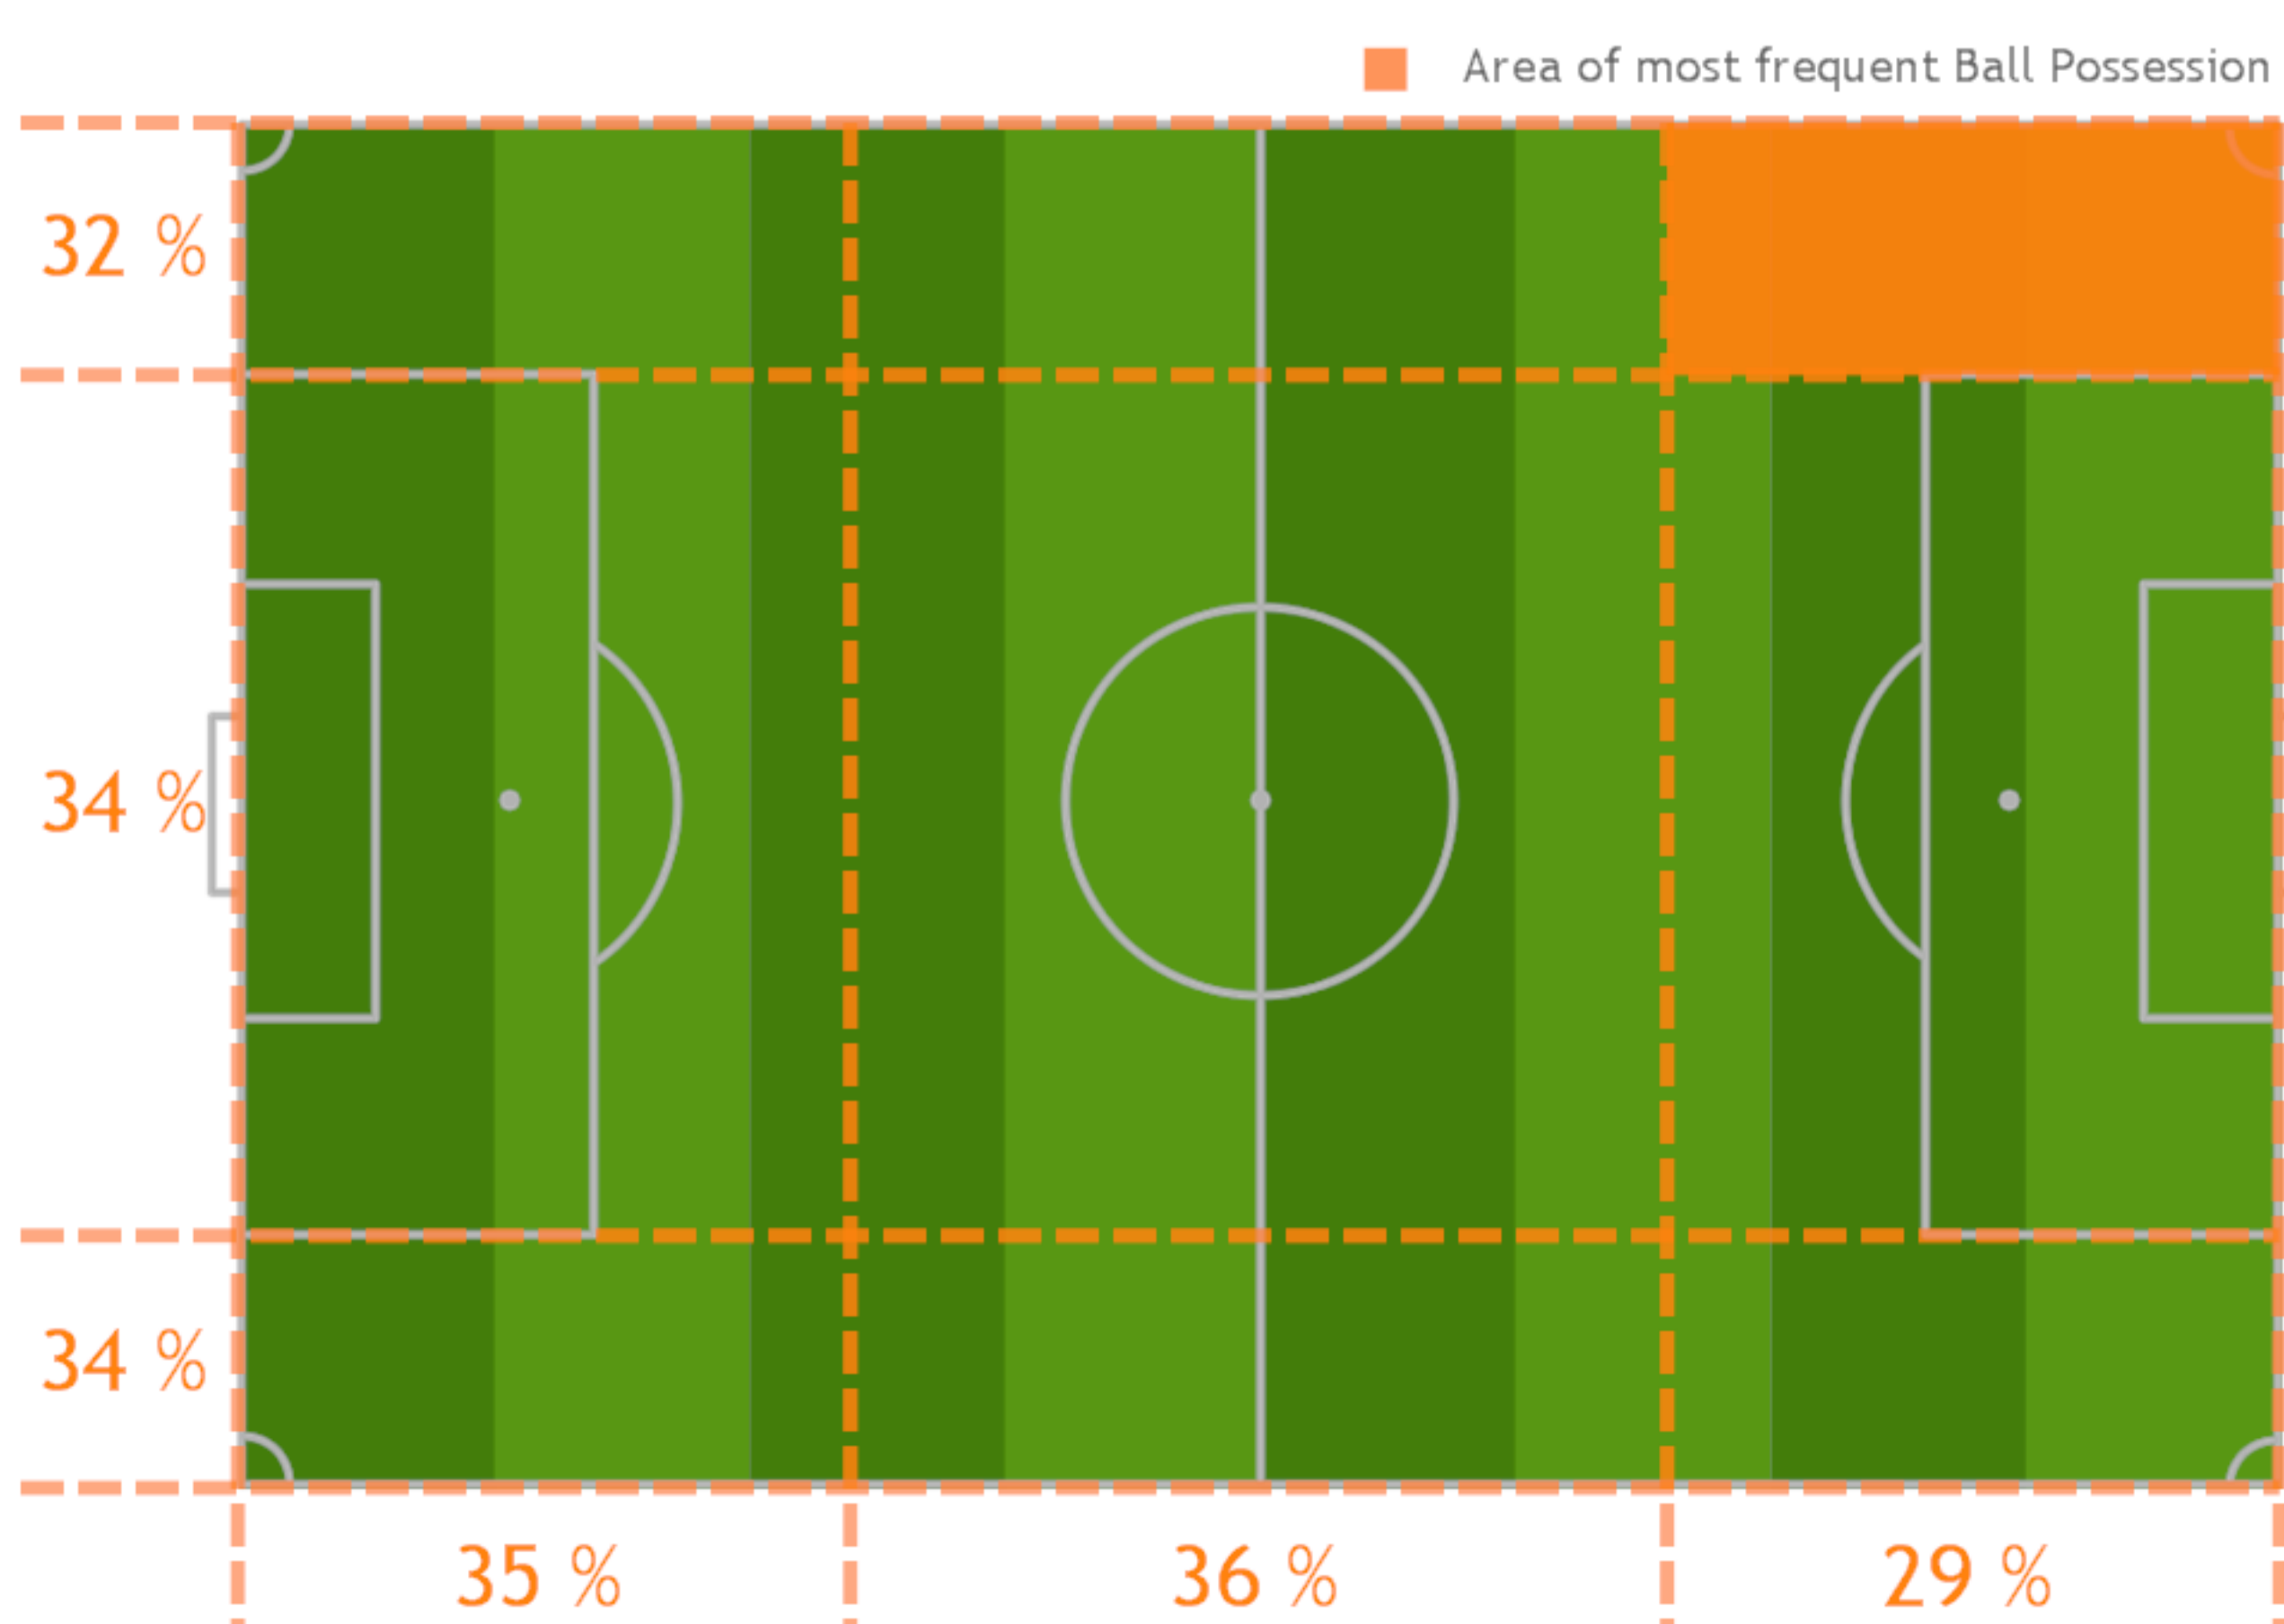

Substitutions

1	Rainer Hausner	for 2	Matthias Völker (14')
12	Adem Selmani	for 15	Sven Röwe (55')

Substitutions

5	Uwe Sill	for 6	Stefan Pich (63')
9	Stefan Peuker	for 10	Gerald Götz (70')

Bar Chart

16'

Shots on Goal & Crosses

1st Half

Shots on Goal & Crosses

2nd Half

16'

Possession

1st Half

Possession

2nd Half

16'

Timeline Ball Possession

Timeline Passes & Direct Passes

Timeline Avg. Pass Length & Diagonal Passes

Timeline Distance Covered in Intensity Categories

Fingerprint

16'

FSVEB
SVH