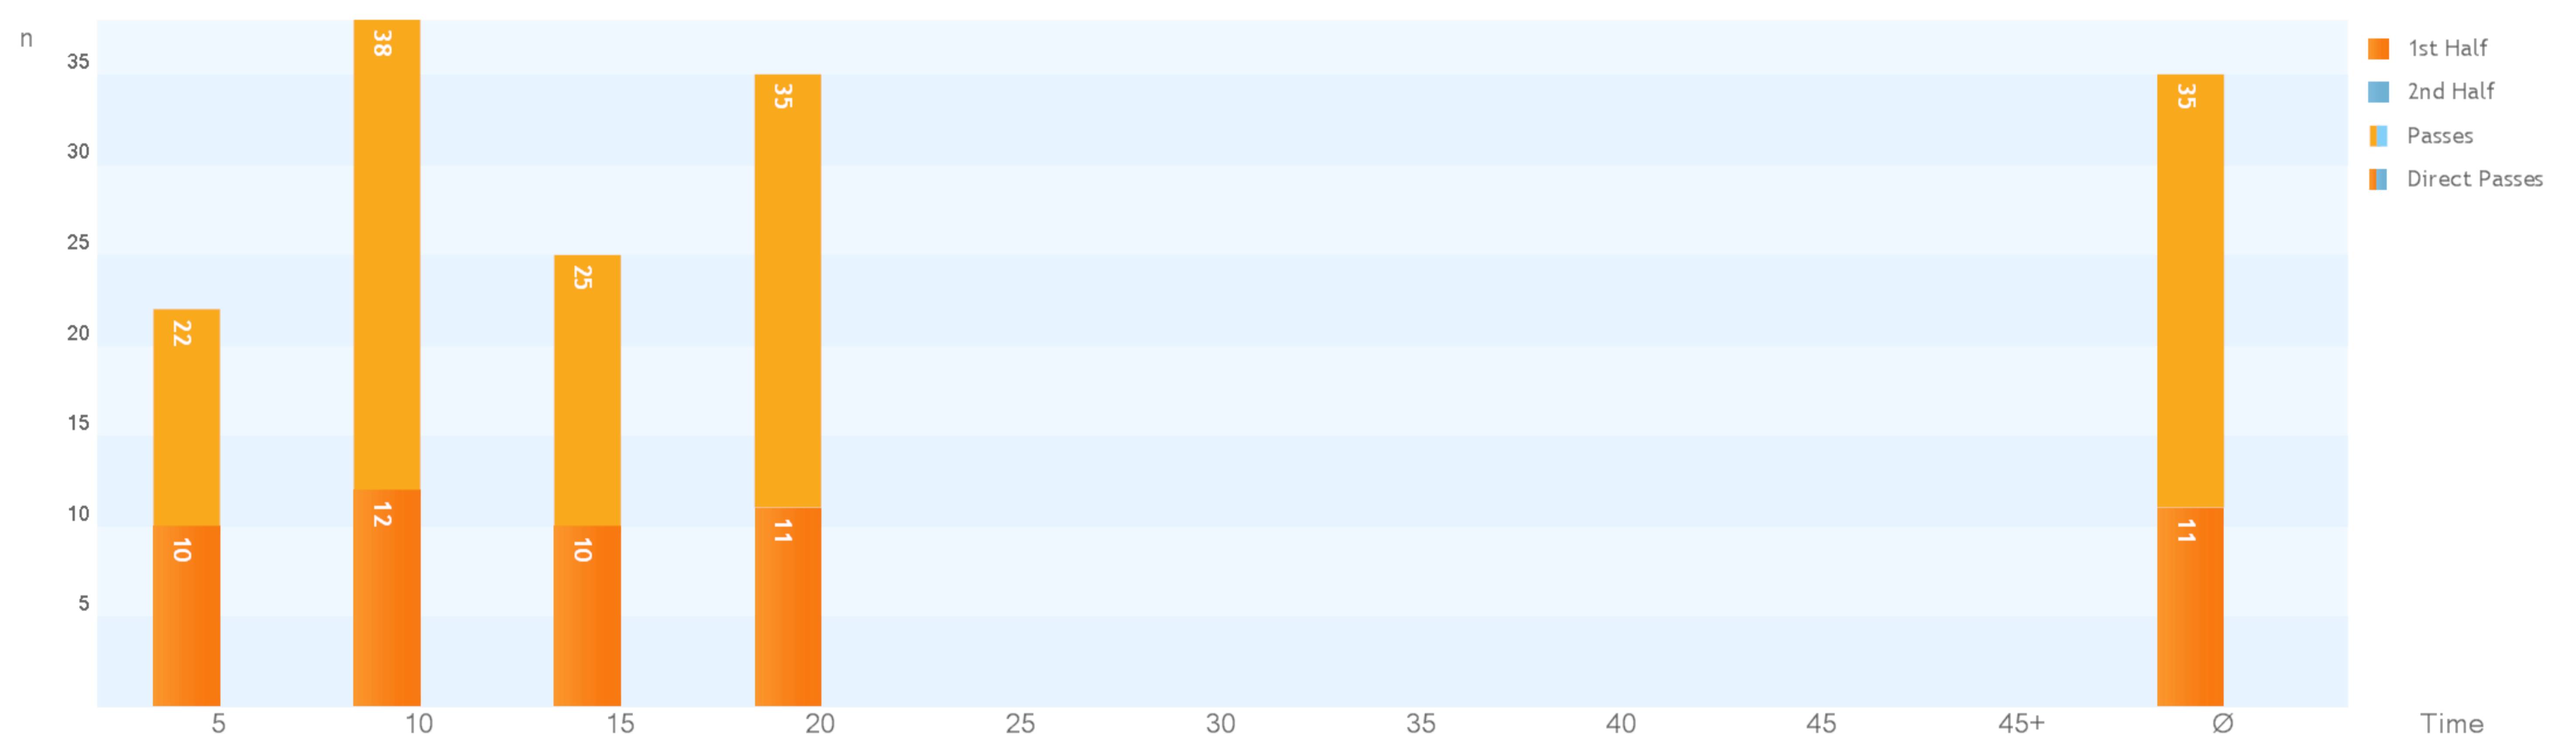

Substitutions

1	Rainer Hausner	for 2	Matthias Völker (14')
12	Adem Selmani	for 15	Sven Röwe (55')

Substitutions

5	Uwe Sill	for 6	Stefan Pich (63')
9	Stefan Peuker	for 10	Gerald Götz (70')

Bar Chart

16'

Shots on Goal & Crosses

1st Half

Shots on Goal & Crosses

2nd Half

16'

Possession

1st Half

Possession

2nd Half

16'

Timeline Ball Possession

Timeline Passes & Direct Passes

Timeline Avg. Pass Length & Diagonal Passes

Timeline Distance Covered in Intensity Categories

Fingerprint

16'

FSVEB
SVH