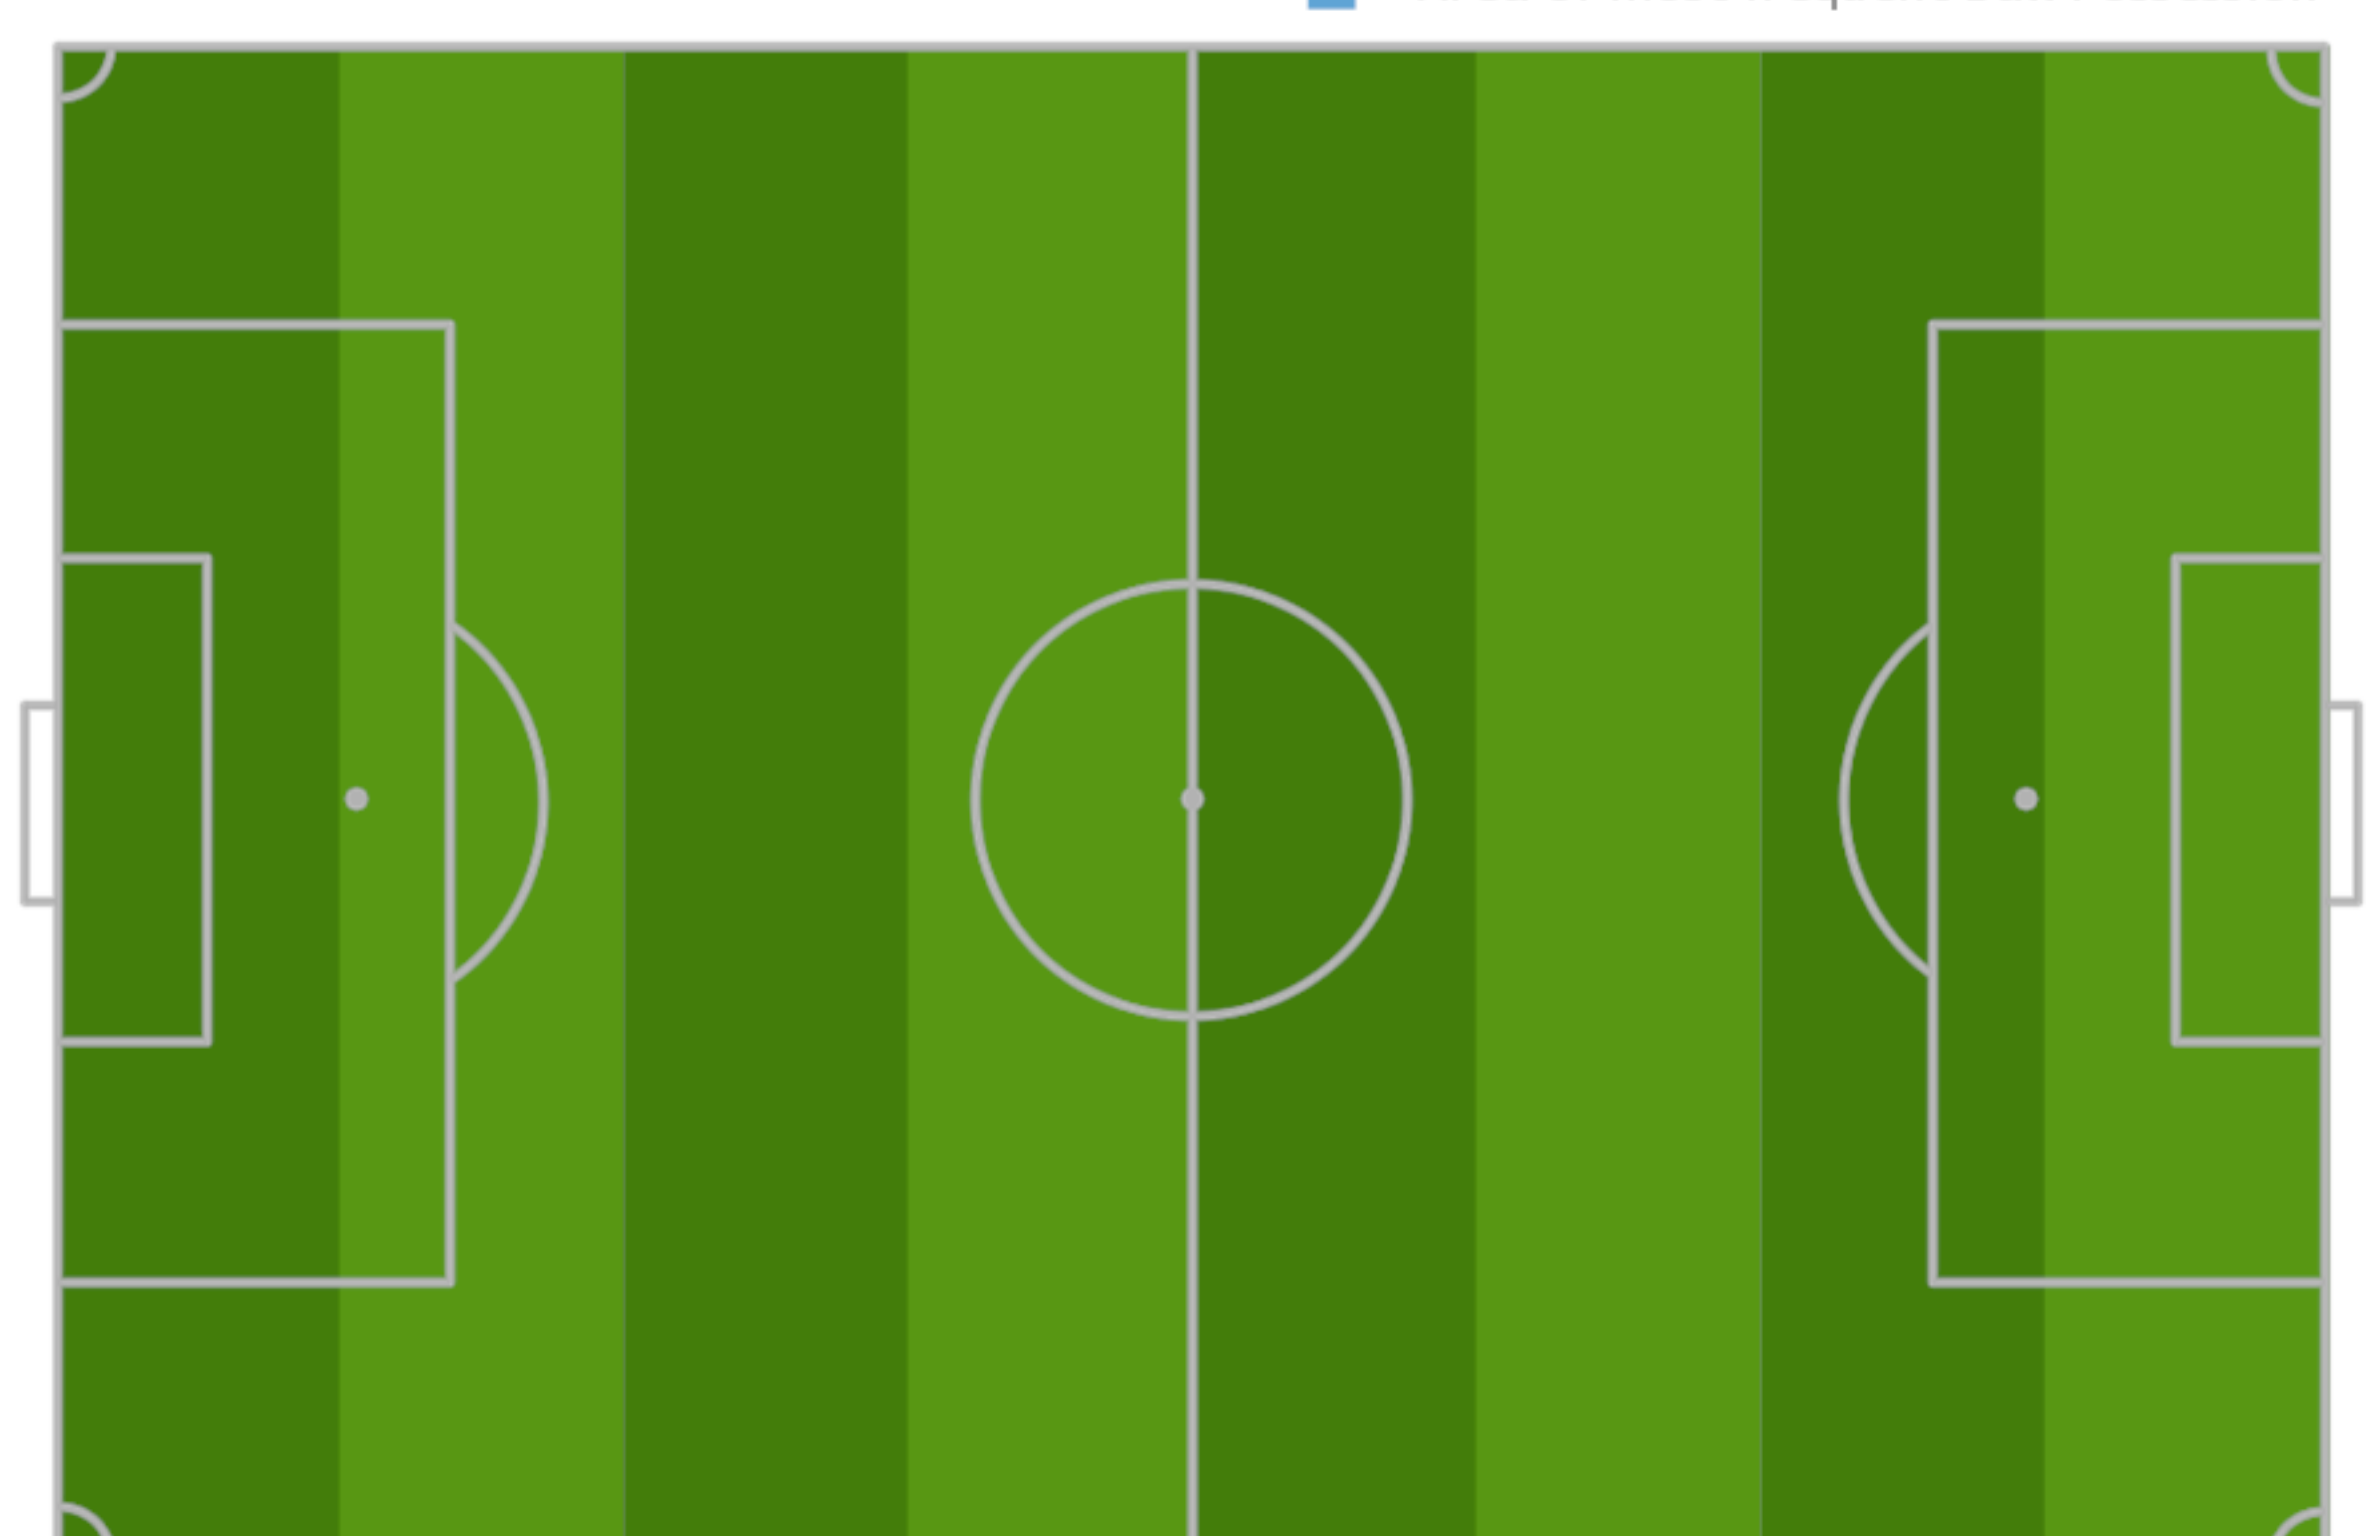

1st Half

Shots on Goal & Crosses

2nd Half

16'

Possession

1st Half

Possession

2nd Half

16'

Timeline Ball Possession

Timeline Passes & Direct Passes

Timeline Avg. Pass Length & Diagonal Passes

Timeline Distance Covered in Intensity Categories

Fingerprint

16'

FSVEB
SVH