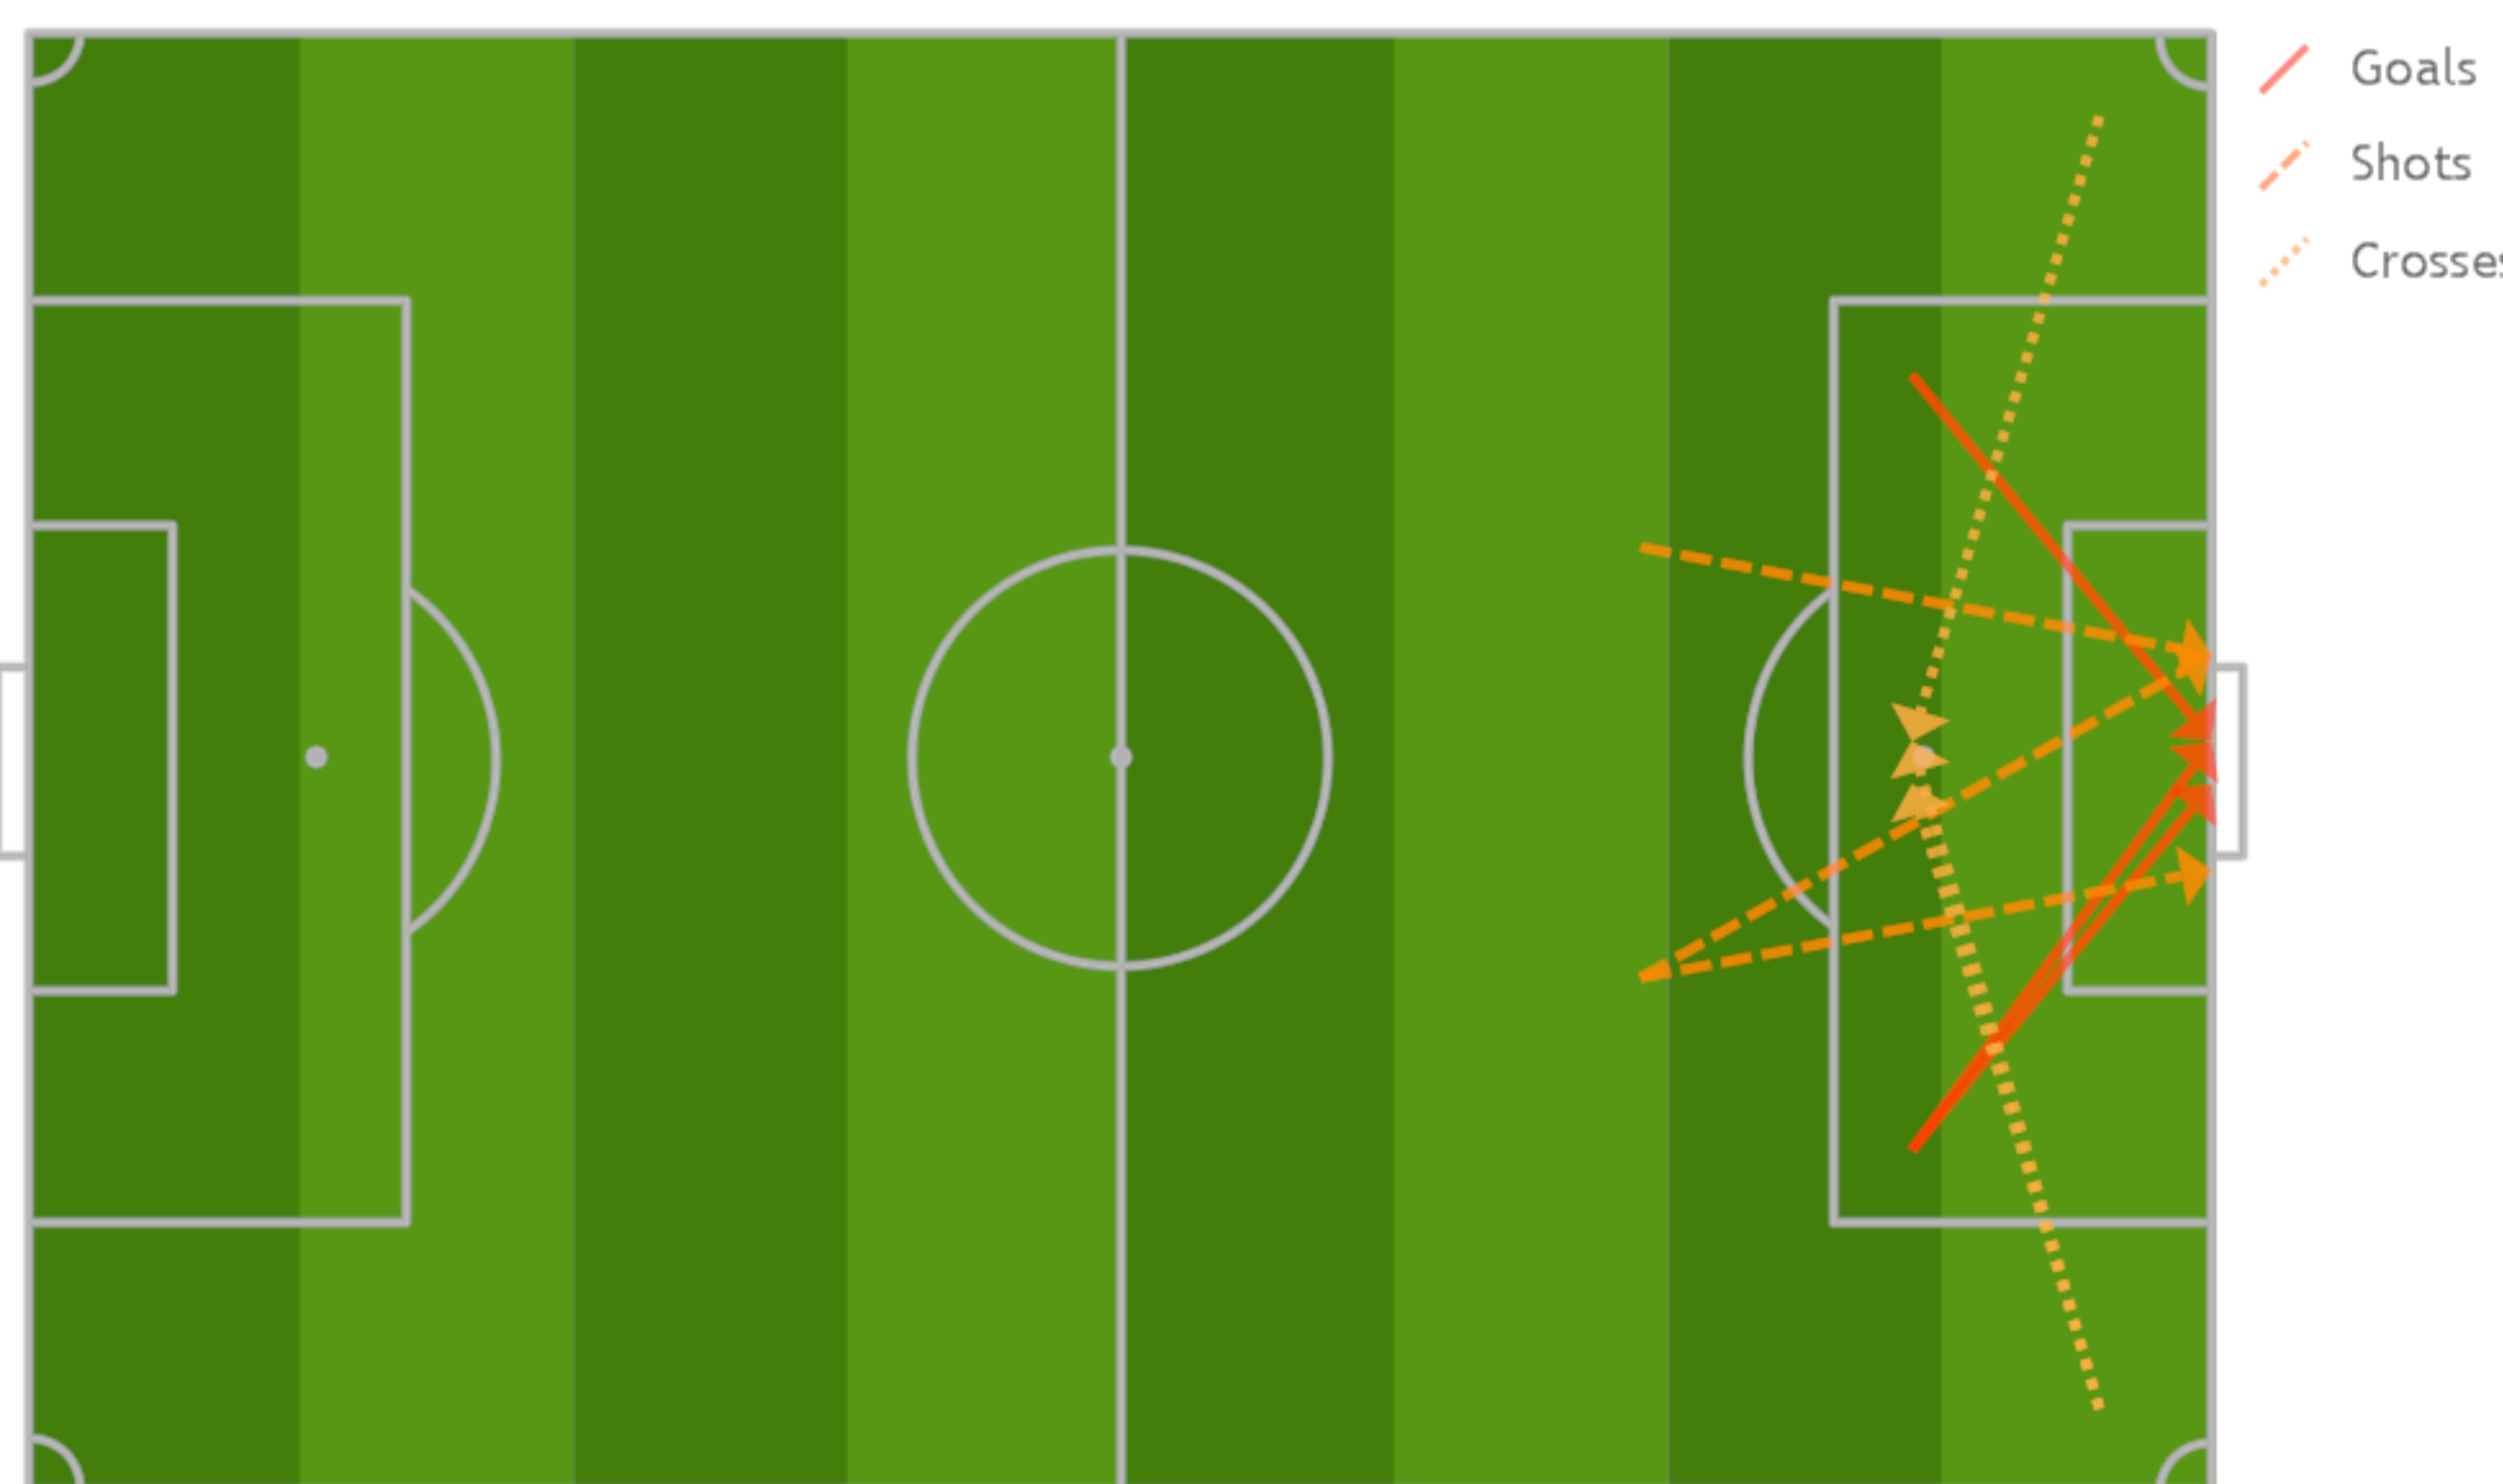

Substitutions

1	Rainer Hausner	for 2	Matthias Völker (14')
12	Adem Selmani	for 15	Sven Röwe (55')

Substitutions

5	Uwe Sill	for 6	Stefan Pich (63')
9	Stefan Peuker	for 10	Gerald Götz (70')

Bar Chart

16'

Shots on Goal & Crosses

1st Half

Shots on Goal & Crosses

2nd Half

16'

Possession

1st Half

Possession

2nd Half

16'

Timeline Ball Possession

Timeline Passes & Direct Passes

Timeline Avg. Pass Length & Diagonal Passes

Timeline Distance Covered in Intensity Categories

Fingerprint

16'

FSVEB
SVH