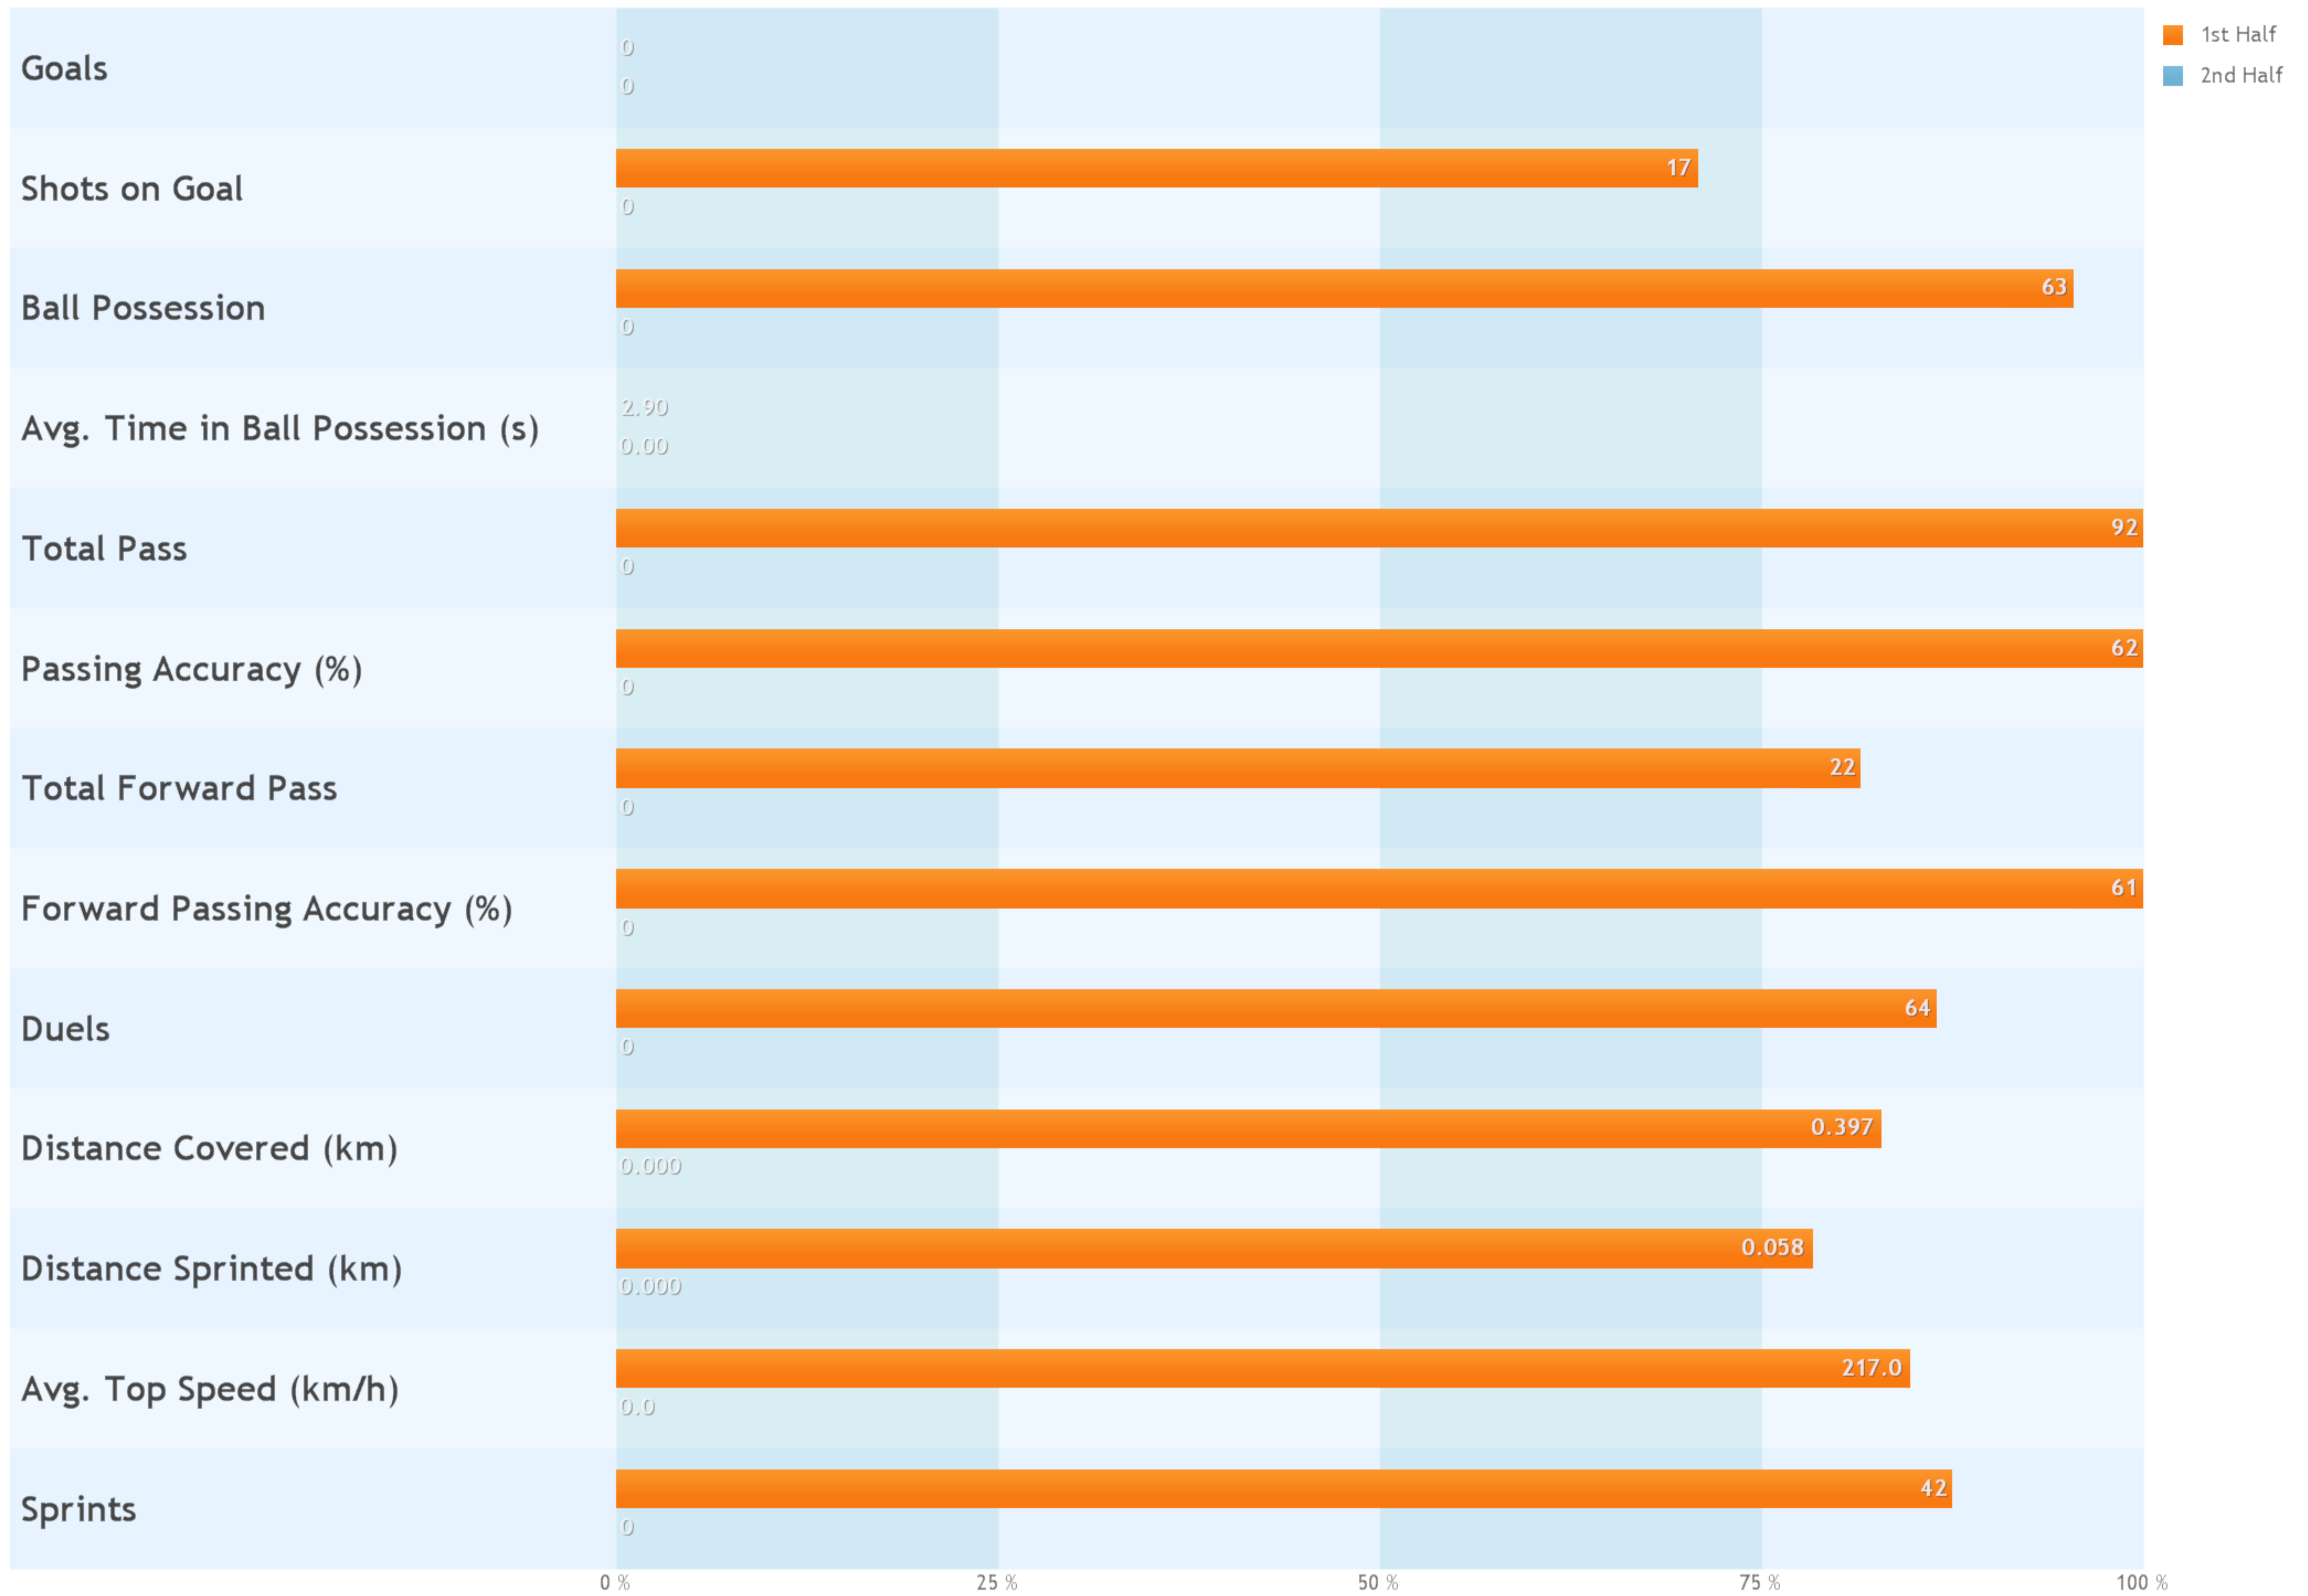

Date 01. Sep 2009
 Playing Venue easy-credit stadium Nuremberg
 Kick-Off 18:30

FSV Erlangen-Bruck

SpVgg Heßdorf

2 : 1

Rainer Hausner (1')
 Matthias Völker (1')

Michael Hobner (2')

Line-Up

1	Rainer Hausner
2	Matthias Völker
6	Mihael Lerotic
7	Daniel Wolf
10	Christopher Schaab
12	Adem Selmani
15	Sven Röwe
16	Damian Kandora
17	Stefan Marxer
18	Serdal Gündogan
19	Rico Röder
20	Manuel Kilger
21	Arpard Backens
22	Felix Günther
23	Matthias Gumbrecht
24	Sascha Streubert
25	Hakim Grain

Line-Up

1	Jens Geisler
2	Markus Müller
3	Daniel Dotterweich
4	Michael Hobner
5	Uwe Sill
6	Stefan Pich
7	Uli Habermann
8	Bastian Bräunig
9	Stefan Peuker
10	Gerald Götz
11	Fabian Straub
12	Marco Mirschberger
13	Manuel Dronsgalla
14	Michael Hertwich
15	Tobias Gumbrecht
16	Robert Gödde
17	Christoph Pokluda
18	Georg Zehner
19	Stephan Wirth

Substitutions

1	Rainer Hausner	for 2	Matthias Völker (14')
12	Adem Selmani	for 15	Sven Röwe (55')

Substitutions

5	Uwe Sill	for 6	Stefan Pich (63')
9	Stefan Peuker	for 10	Gerald Götz (70')

Bar Chart

16'

Shots on Goal & Crosses

16'

Timeline Ball Possession

Timeline Passes & Direct Passes

Timeline Avg. Pass Length & Diagonal Passes

Timeline Distance Covered in Intensity Categories

Fingerprint

16'

FSVEB
SVH