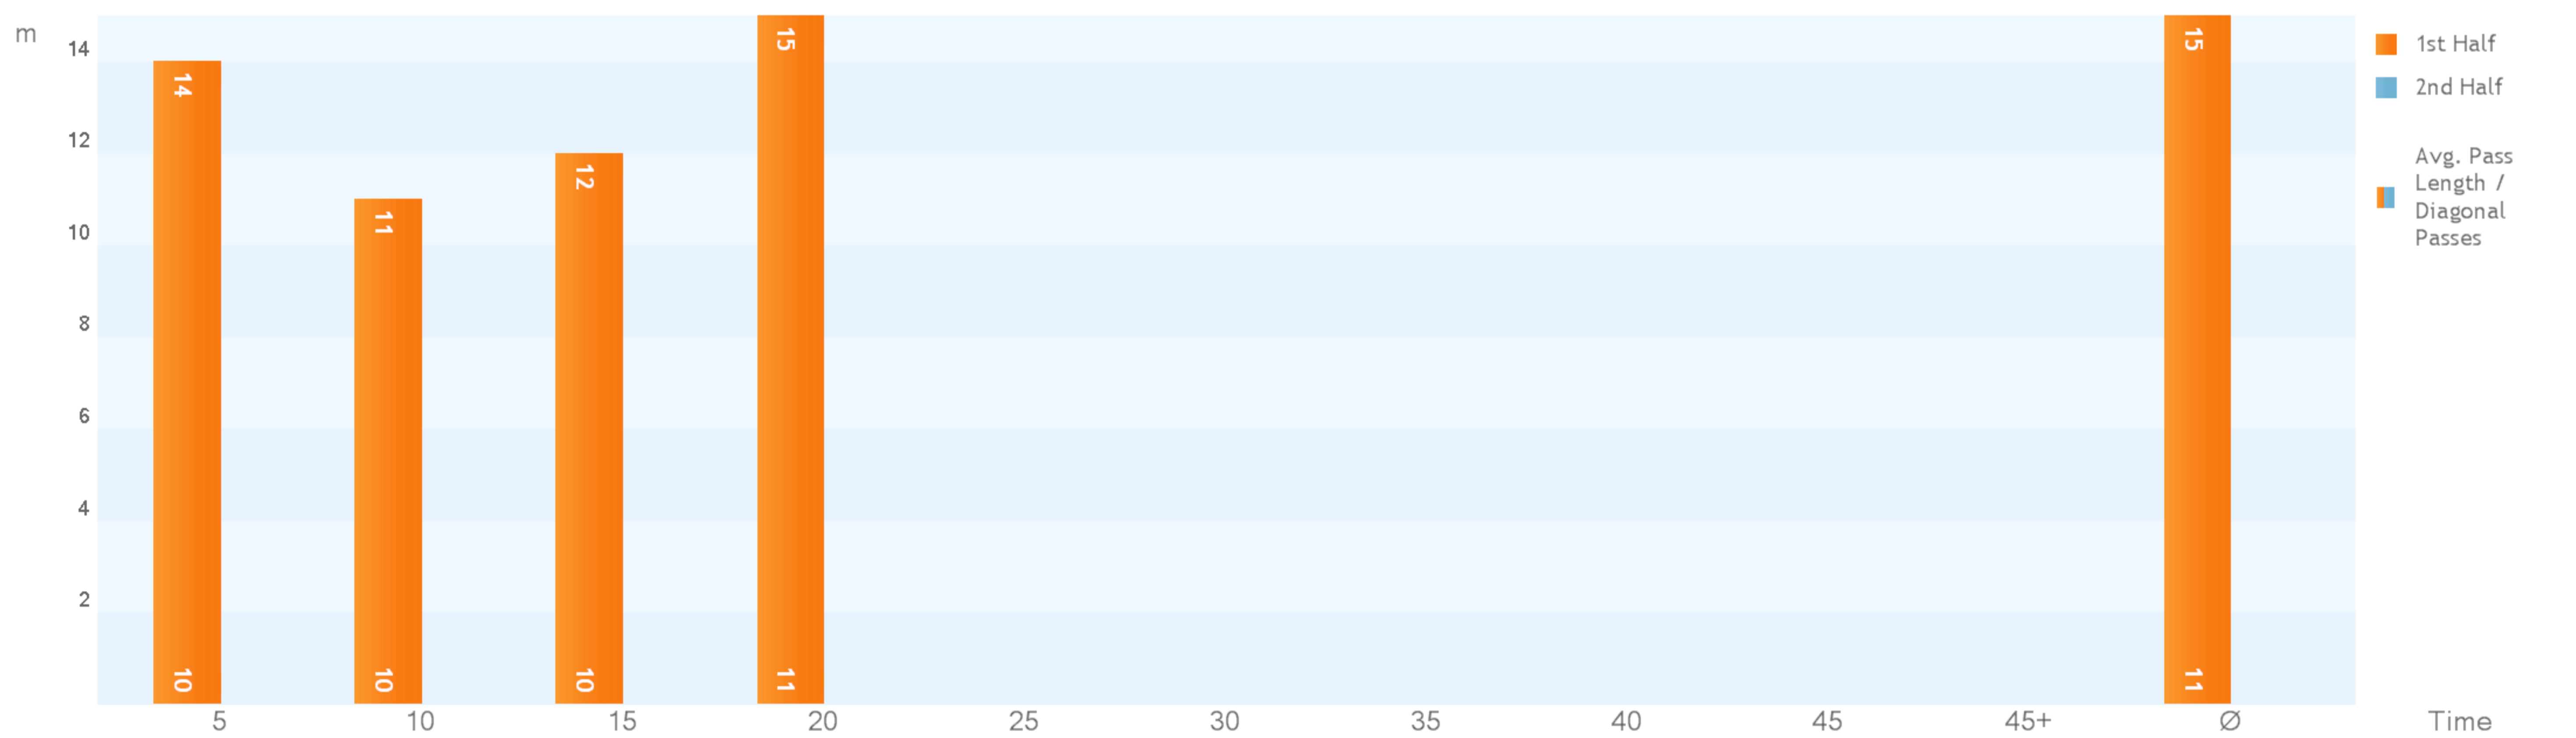

Date 01. Sep 2009
 Playing Venue easy-credit stadium Nuremberg
 Kick-Off 18:30

FSV Erlangen-Bruck

SpVgg Heßdorf

2 : 1

Rainer Hausner (1')
 Matthias Völker (1')

Michael Hobner (2')

Line-Up

1	Rainer Hausner
2	Matthias Völker
6	Mihael Lerotic
7	Daniel Wolf
10	Christopher Schaab
12	Adem Selmani
15	Sven Röwe
16	Damian Kandora
17	Stefan Marxer
18	Serdal Gündogan
19	Rico Röder
20	Manuel Kilger
21	Arpard Backens
22	Felix Günther
23	Matthias Gumbrecht
24	Sascha Streubert
25	Hakim Grain

Substitutions

1	Rainer Hausner	for 2	Matthias Völker (14')
12	Adem Selmani	for 15	Sven Röwe (55')

Substitutions

5	Uwe Sill	for 6	Stefan Pich (63')
9	Stefan Peuker	for 10	Gerald Götz (70')

Bar Chart

16'

Shots on Goal & Crosses

16'

Timeline Ball Possession

Timeline Passes & Direct Passes

Timeline Avg. Pass Length & Diagonal Passes

Timeline Distance Covered in Intensity Categories

Fingerprint

16'

FSVEB
SVH