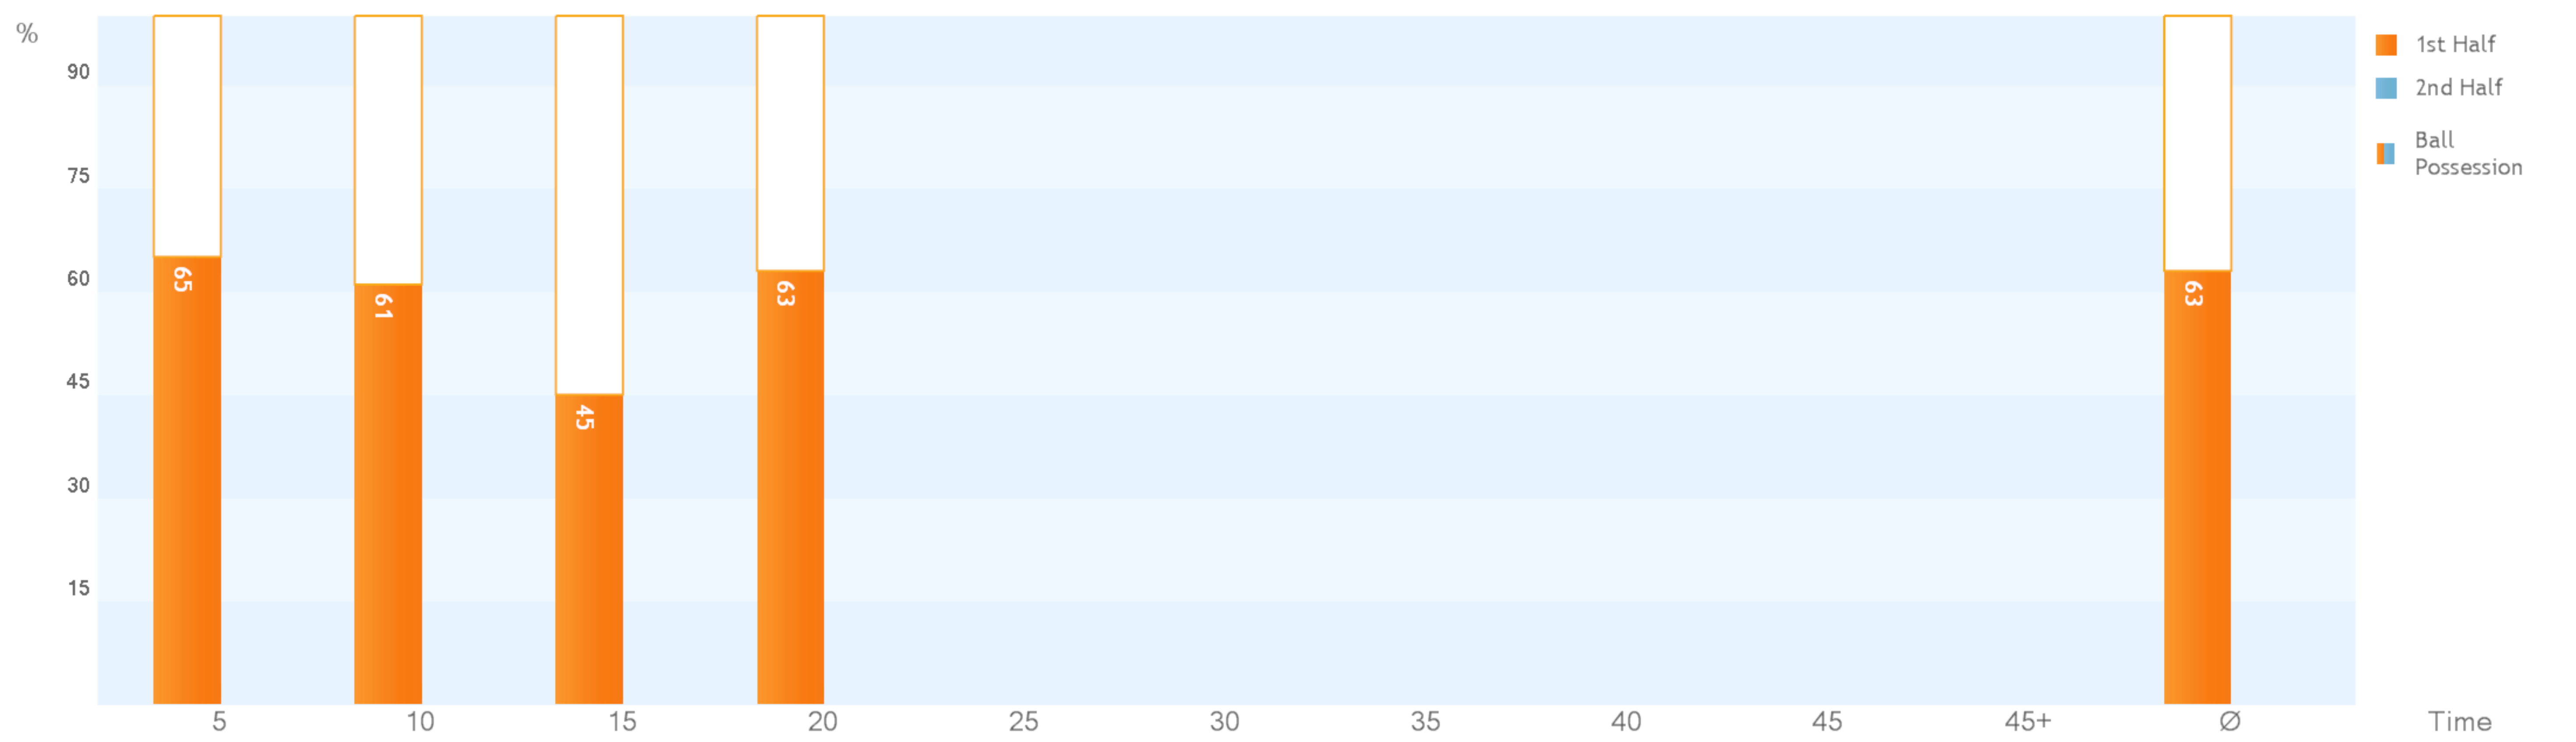

Substitutions

1	Rainer Hausner	for 2	Matthias Völker (14')
12	Adem Selmani	for 15	Sven Röwe (55')

Substitutions

5	Uwe Sill	for 6	Stefan Pich (63')
9	Stefan Peuker	for 10	Gerald Götz (70')

Bar Chart

16'

Shots on Goal & Crosses

1st Half

Shots on Goal & Crosses

2nd Half

16'

Possession

1st Half

Possession

2nd Half

16'

Timeline Ball Possession

Timeline Passes & Direct Passes

Timeline Avg. Pass Length & Diagonal Passes

Timeline Distance Covered in Intensity Categories

Fingerprint

16'

FSVEB
SVH