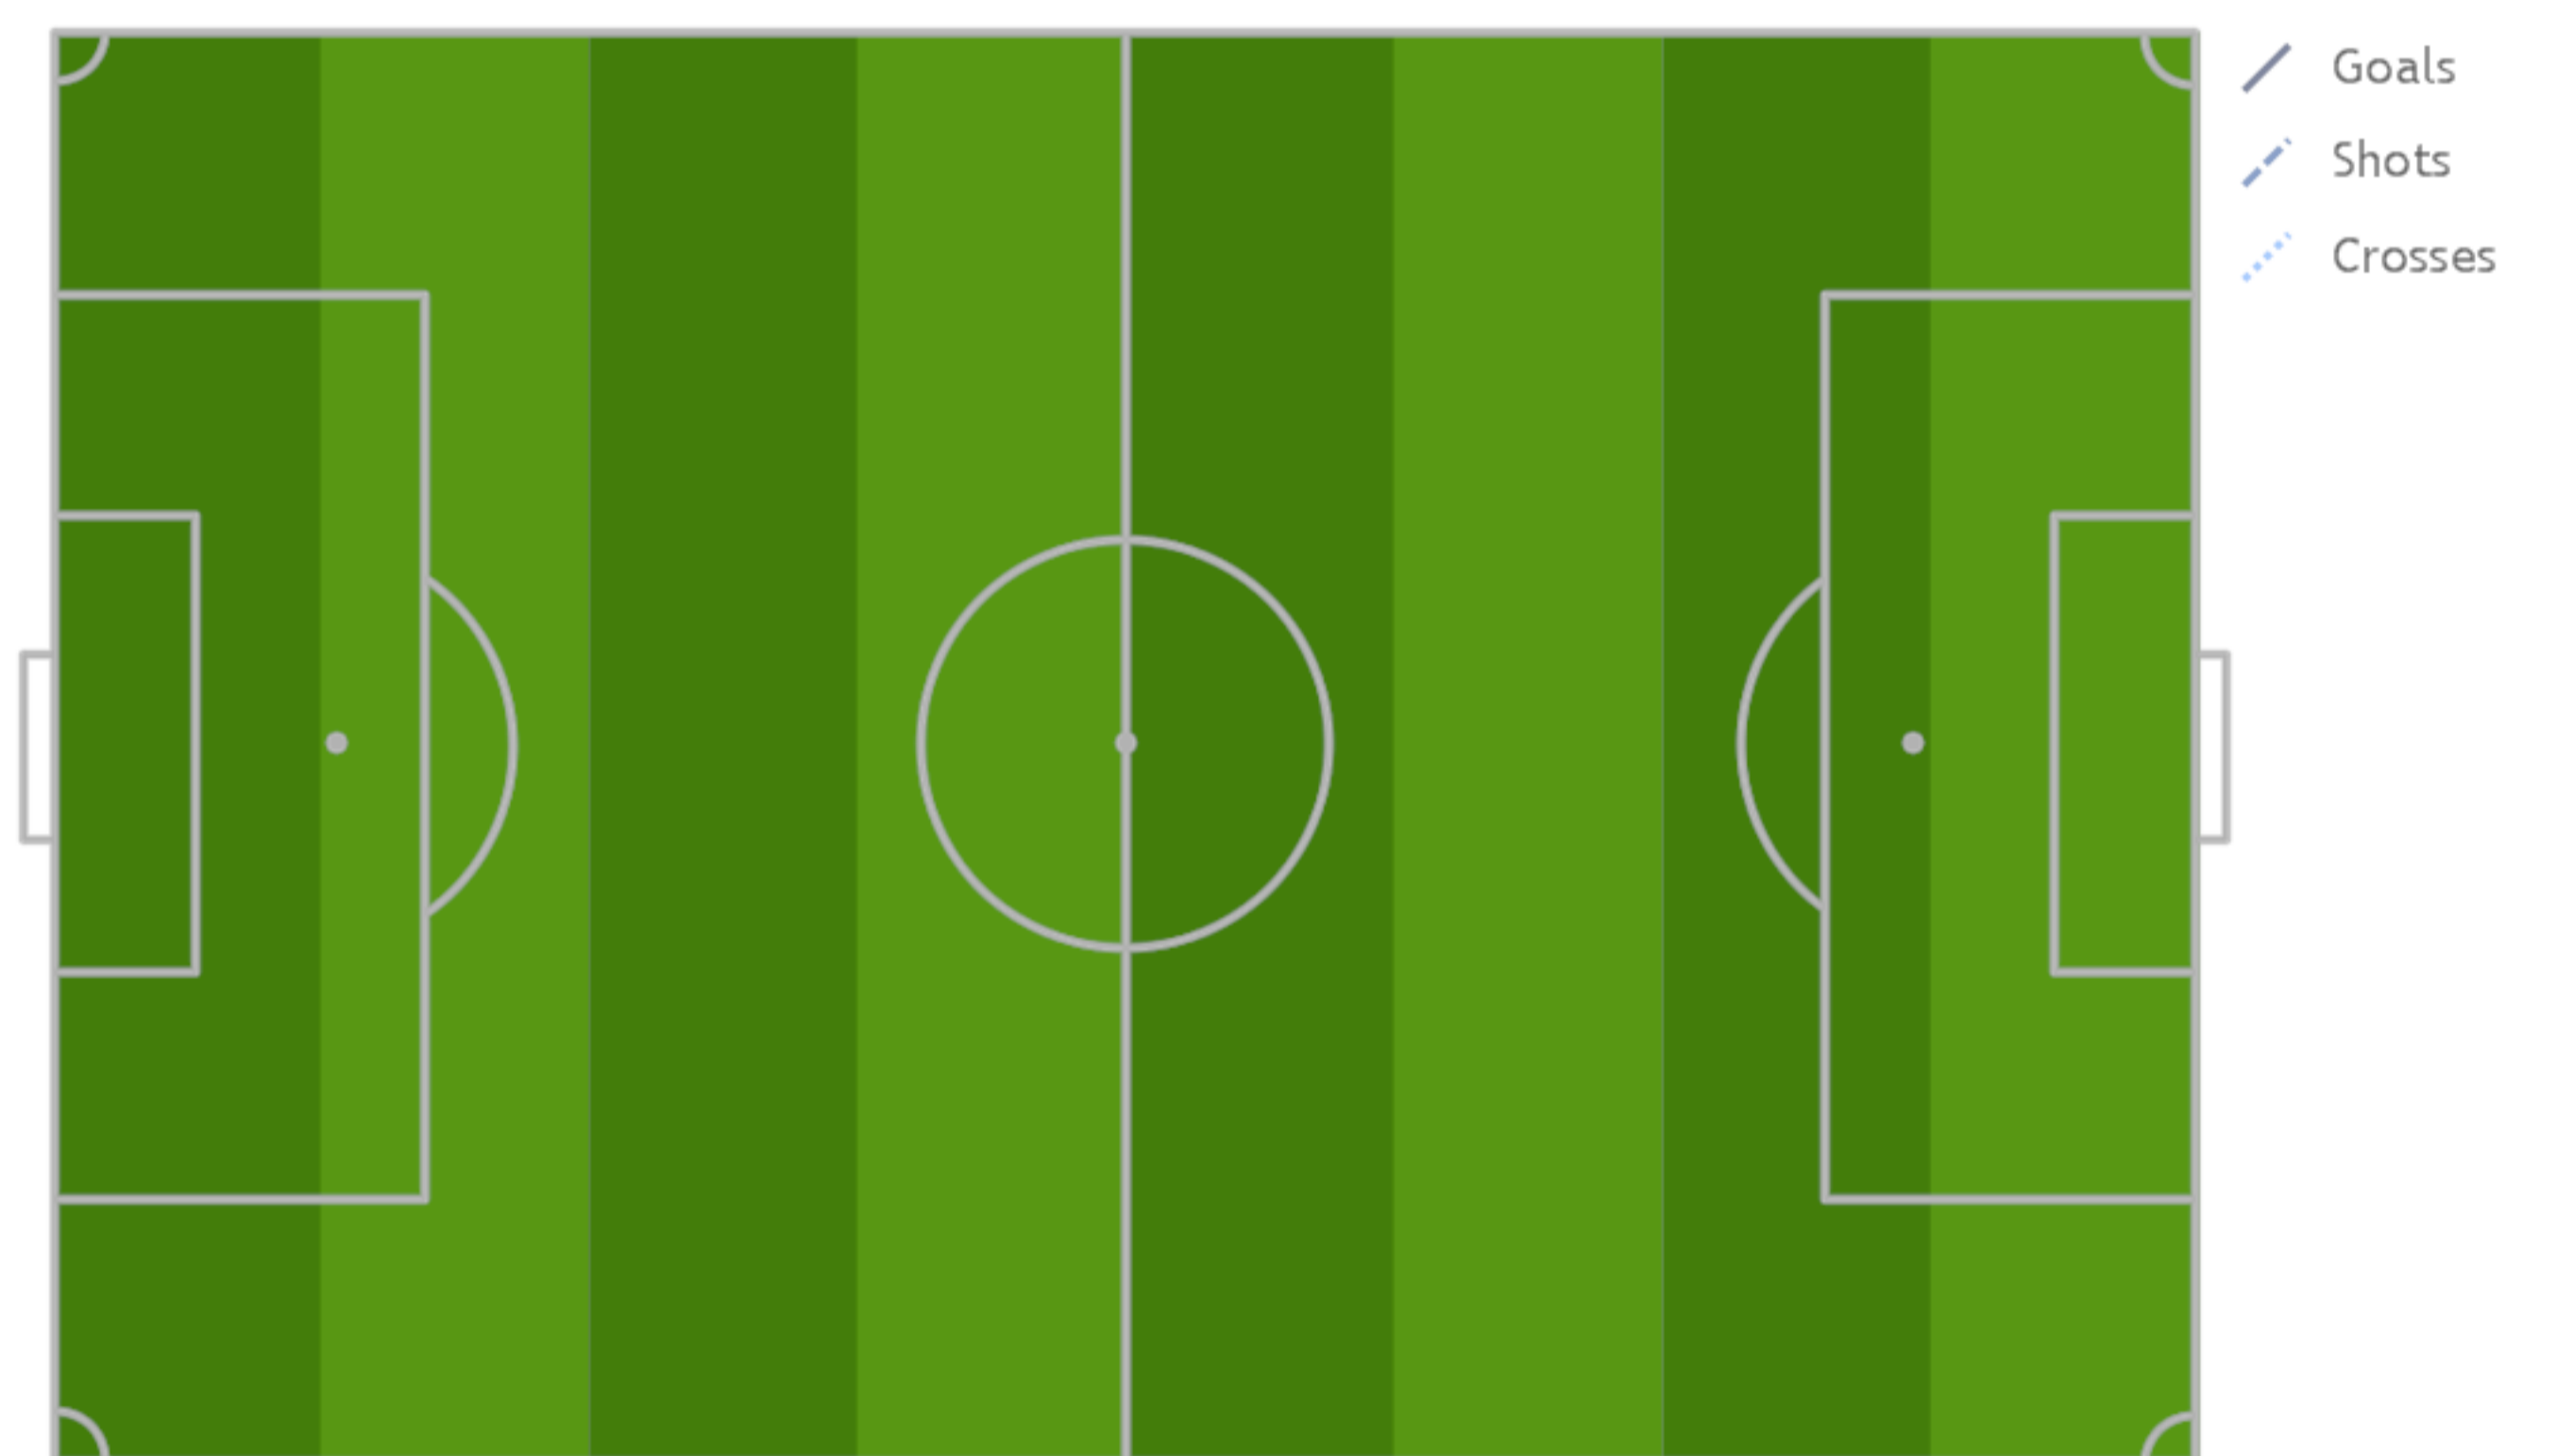

Substitutions

1	Rainer Hausner	for 2	Matthias Völker (14')
12	Adem Selmani	for 15	Sven Röwe (55')

Substitutions

5	Uwe Sill	for 6	Stefan Pich (63')
9	Stefan Peuker	for 10	Gerald Götz (70')

Bar Chart

16'

Shots on Goal & Crosses

1st Half

Shots on Goal & Crosses

2nd Half

16'

Possession

1st Half

Possession

2nd Half

16'

Timeline Ball Possession

Timeline Passes & Direct Passes

Timeline Avg. Pass Length & Diagonal Passes

Timeline Distance Covered in Intensity Categories

Fingerprint

16'

FSVEB
SVH